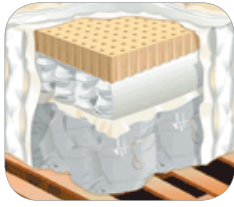

Areus II

- Over 1,100 high grade German interactive top coils and 1,370 base coils provide cushioned support
- Natural latex foam for a soft and flexible surface feel
- Breathable wool-lined cotton cover for cool, dry sleep
- Two firmnesses to choose from—dual-sided for couples
- Ecologically healthy components, built to last

The Areus II features all the stability of our Nobella-series base coil plus the dynamic support and elasticity of an interactive micro coil. Together, these two layers create a uniquely buoyant yet stable feeling mattress—beneficial for all sleeping positions. The Areus II uses three different coil sizes to provide support and contour. It seamlessly yields to your curves while strongly supporting your body's weight for excellent pressure reduction and less motion transfer. And it's made with breathable, natural materials for a healthier, drier, more comfortable sleep environment. The Areus II brings together our most innovative design elements to create a healthy mattress with a balanced, dense, yet pliable feel.